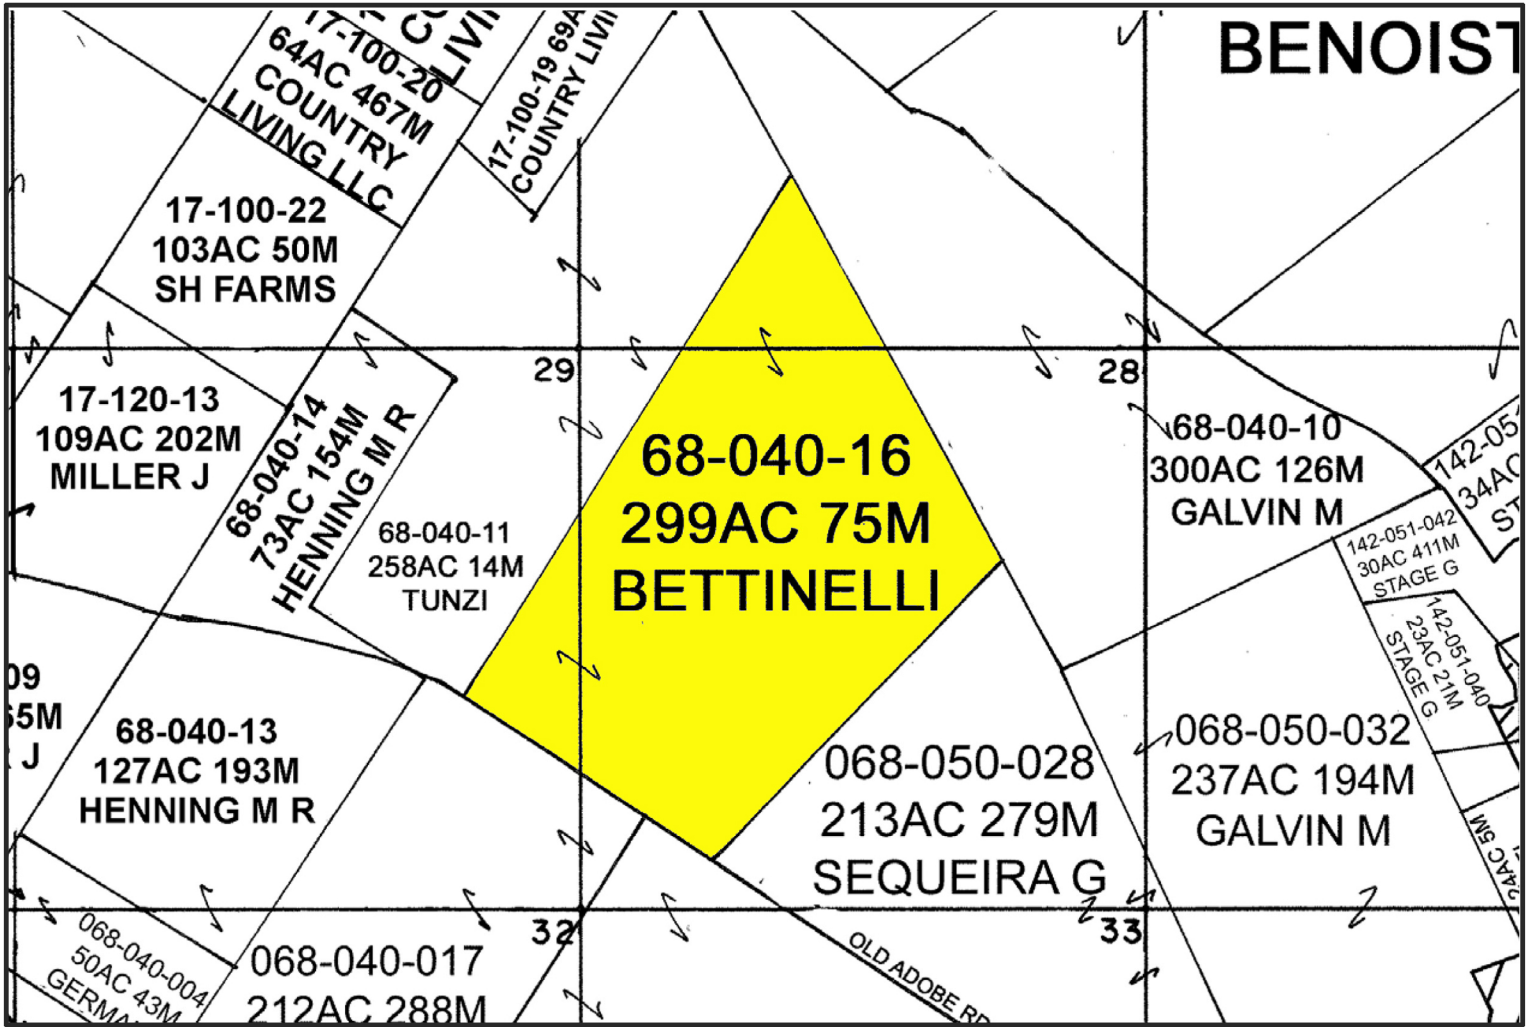

OWNERSHIP MAP

4695 OLD ADOBE ROAD PETALUMA, CA 94954